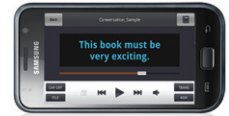

Main	SuperLAB Mode	Auto Mode	Self Mode	Mord Mode	Matching Mode	Video Mode	Test Mode	LMS Mode	File Download	Setting

1 SuperLAB ENGLISH PRO _ LMS Mode

- ① 이전 화면 보기
- ② 학습현황 표시 및 자세히 보기
- ③ 전월, 당월 보기

2 SuperLAB ENGLISH PRO _ LMS Mode

- ① 다운로드 현황보기
- ② 평가 현황보기